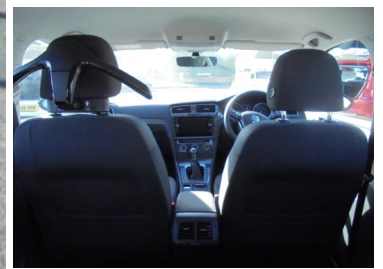

Pevensey Bay Car Centre.com

2017(67) Volkswagen Golf SE [Nav] TSi 5 Dr [6]

£16,995

Engine: Petrol
Body: Hatchback
Gearbox: 6-Speed
Capacity: 1395cc
Colour: Dark Blue
Mileage: 13,800
CO²: 120g/km
MPG: 54.3mpg
Top Speed: 127mph
BHP: 123bhp
Insurance Grp: 15E

Pevensey Bay Car Centre
Eastbourne Road
Pevensey Bay
East Sussex, BN24 6HN

COMPREHENSIVE HISTORY	16" ALLOYS
ABS	TYRE PRESSURE MONITOR
FRONT SIDE AIRBAGS	DRIVERS KNEE AIRBAG
FRONT PASSENGER AIRBAG DEACTIVATION	3 REAR 3 POINT SEATBELTS
	FRONT AND REAR CURTAIN AIRBAGS
DRIVER/FRONT PASSENGER AIRBAGS	3 POINT HEIGHT ADJ FRONT SEATBELTS + PRETENSIONERS
AUTOMATIC POST COLLISION BRAKING	DRIVER/PASSENGER WHIPLASH OPTIMISED HEAD RESTRAINTS
ESP WITH EDL + ASR	CHILD LOCKS ON REAR DOORS
ELECTRONIC PARKING BRAKE WITH AUTO HOLD	PRE CRASH SYSTEM
ALARM WITH INTERIOR PROTECTION	REMOTE CENTRAL LOCKING
ELECTRIC FRONT WINDOWS	ELECTRONIC ENGINE IMMOBILISER
LED REAR LIGHTS	LED DAYTIME RUNNING LIGHTS
BODY COLOUR DOOR HANDLES	BODY COLOUR BUMPERS
AUTO DIMMING REAR VIEW MIRROR	ELECTRIC REAR WINDOWS
HEATED REAR WINDSCREEN	AUTOMATIC HEADLIGHTS
	BODY COLOUR DOOR MIRRORS
ELECTRICALLY ADJUSTABLE AND HEATED DOOR MIRRORS	AUTOMATIC COMING/LEAVING HOME LIGHTING FUNCTION
REAR WINDSCREEN WASHER	RAIN SENSOR
	REAR ROOF SPOILER
	BLACK REAR DIFFUSER

Call:01323 768844 | www.pevenseybaycarcentre.com