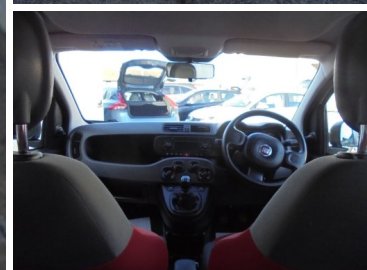

# Pevensey Bay Car Centre.com

2015(65) Fiat Panda Pop 5 Dr

£5,695

**Engine:** Petrol  
**Body:** Hatchback  
**Gearbox:** 5-Speed  
**Capacity:** 1242cc  
**Colour:** White  
**Mileage:** 40,500  
**CO<sup>2</sup>:** 119g/km  
**MPG:** 55.4mpg  
**Top Speed:** 102mph  
**BHP:** 68bhp  
**Insurance Grp:** 3U

FULL SERVICE HISTORY	14" STEEL
OUTSIDE TEMPERATURE DISPLAY	TRIP COMPUTER
RADIO/CD WITH MP3 PLAYBACK	4 SPEAKERS
ELECTRIC FRONT WINDOWS	BODY COLOUR BUMPERS
CLOTH UPHOLSTERY	REAR WIPER
HEIGHT ADJUSTABLE STEERING WHEEL	DRIVER'S SUN VISOR WITH VANITY MIRROR
ANTI-WHIPLASH FRONT HEADRESTS	ISOFIX ATTACHMENTS ON REAR SEATS
TYRE PRESSURE MONITORING SYSTEM	AIR BAG
AIR CON	FRONT PASSENGER AIRBAG
	CENTRAL DOOR LOCKING
	14" STEEL WHEELS

**Pevensey Bay Car Centre**  
Eastbourne Road  
Pevensey Bay  
East Sussex, BN24 6HN

Fiat Panda Pop 5 Dr in White with 40,500 miles. Lovely example of the ideal small hatchback. Equipped with all the necessary requirements, including Air con, Plenty of personality and style, fun to drive, easy to manoeuvre, and above all affordable to buy. makes this Panda a very wise choice.