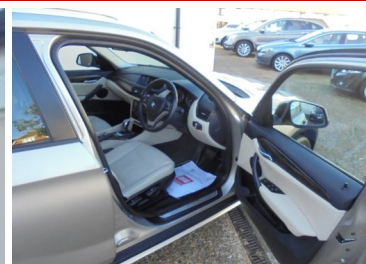

# Pevensey Bay Car Centre.com

2013(63) BMW X1 XDrive 20d XLine 5 Dr Step Auto

SOLD

**Engine:** Turbo Diesel  
**Body:** Estate  
**Gearbox:** Automatic  
**Capacity:** 1995cc  
**Colour:** Light Silver  
**Mileage:** 92,000  
**CO<sup>2</sup>:** 143g/km  
**MPG:** 52.3mpg  
**Top Speed:** 127mph  
**BHP:** 181bhp  
**Insurance Grp:** 25E

**Pevensey Bay Car Centre**  
 Eastbourne Road  
 Pevensey Bay  
 East Sussex, BN24 6HN

SERVICE HISTORY	18" ALLOYS
AMBIENT TEMPERATURE DISPLAY	ON BOARD COMPUTER
SERVICE INTERVAL INDICATOR	REAR PARK DISTANCE CONTROL
STOP/START BUTTON	SERVOTRONIC PAS
ANTI ROLL BAR FRONT AND REAR	TYRE PUNCTURE WARNING SYSTEM
BMW PROFESSIONAL RADIO WITH CD PLAYER	DIESEL PARTICULATE FILTER
BODY COLOUR BUMPERS	AUXILIARY SOCKET FOR EXTERNAL MP3 PLAYER
BODY COLOUR DOOR MIRRORS	DAB DIGITAL RADIO
CHROME TAILPIPE FINISHER	ADJUSTABLE HEADLIGHTS
FOLLOW ME HOME HEADLIGHTS	BODY COLOUR DOOR HANDLES
FRONT FOG LAMPS	CHROME KIDNEY GRILLE WITH CHROME VERTICAL SLATS
HEATED WINDSCREEN WASHER JETS	ELECTRICALLY ADJUSTABLE AND HEATED DOOR MIRRORS
12V POWER POINT IN CENTRE CONSOLE	FRONT AND REAR ELECTRIC WINDOWS
4 LASHING POINTS TO SECURE	HEAT INSULATING TINTED GLASS
	REAR WIPER
	WELCOME HOME FUNCTION
	4 FOLDABLE GRAB HANDLES - REAR WITH CLOTHES HOOK
	40:20:40 SPLIT FOLDING REAR