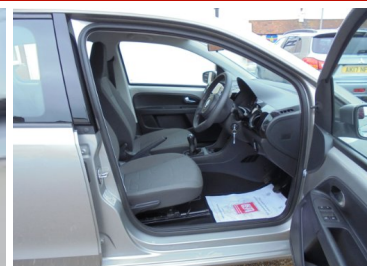

2015(15) Volkswagen Move Up 5 Dr

£8,695

Engine: Petrol
Body: Hatchback
Gearbox: 5-Speed
Capacity: 999cc
Colour: Silver
Mileage: 16,100
CO²: 105g/km
MPG: 62.8mpg
Top Speed: 99mph
BHP: 59bhp
Insurance Grp: 1E

Pevensey Bay Car Centre
Eastbourne Road
Pevensey Bay
East Sussex, BN24 6HN

SERVICE HISTORY	14" STEEL
'LIGHTS ON' REMINDER WARNING BUZZER	REV COUNTER
SPEED SENSITIVE POWER STEERING	SERVICE INTERVAL INDICATOR
BODY COLOURED BUMPERS	DAB DIGITAL RADIO MODULE
CHROME HEADLIGHT SURROUND	BODY COLOUR DOOR HANDLES
FRONT WASH/WIPE WITH INTERVAL DELAY	BODY COLOURED DOOR MIRRORS
HEATED REAR WINDOW	DAYTIME RUNNING LIGHTS
RANGE ADJUSTABLE HEADLIGHTS	ELECTRIC FRONT WINDOWS
12V ACCESSORY POWER POINT IN CENTRE CONSOLE	GREEN TINTED HEAT INSULATING GLASS
AIR CONDITIONING	PARKING LIGHTS
DELAY COURTESY LIGHT FUNCTION	REAR WINDSCREEN WASHER AND WIPER WITH INTERVAL DELAY
HEAD RESTRAINTS	2 CUPHOLDERS
HEIGHT ADJUSTABLE REAR	60/40 SPLIT FOLDING REAR SEAT
	CHROME INTERIOR DOOR HANDLES
	DRIVER SEAT HEIGHT ADJUST
	DRIVER'S SUNVISOR WITH TICKET HOLDER
	GLOVEBOX
	HEIGHT ADJUSTABLE STEERING