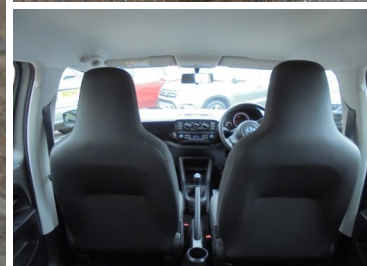

2015(15) Volkswagen Move Up 5 Dr

£8,695

Engine: Petrol
Body: Hatchback
Gearbox: 5-Speed
Capacity: 999cc
Colour: Silver
Mileage: 16,100
CO²: 105g/km
MPG: 62.8mpg
Top Speed: 99mph
BHP: 59bhp
Insurance Grp: 1E

Pevensey Bay Car Centre
Eastbourne Road
Pevensey Bay
East Sussex, BN24 6HN

SERVICE HISTORY	14" STEEL
'LIGHTS ON' REMINDER WARNING BUZZER	REV COUNTER
SPEED SENSITIVE POWER STEERING	SERVICE INTERVAL INDICATOR
BODY COLOURED BUMPERS	DAB DIGITAL RADIO MODULE
CHROME HEADLIGHT SURROUND	BODY COLOUR DOOR HANDLES
FRONT WASH/WIPE WITH INTERVAL DELAY	BODY COLOURED DOOR MIRRORS
HEATED REAR WINDOW	DAYTIME RUNNING LIGHTS
RANGE ADJUSTABLE HEADLIGHTS	ELECTRIC FRONT WINDOWS
12V ACCESSORY POWER POINT IN CENTRE CONSOLE	GREEN TINTED HEAT INSULATING GLASS
AIR CONDITIONING	PARKING LIGHTS
DELAY COURTESY LIGHT FUNCTION	REAR WINDSCREEN WASHER AND WIPER WITH INTERVAL DELAY
HEAD RESTRAINTS	2 CUPHOLDERS
HEIGHT ADJUSTABLE REAR	60/40 SPLIT FOLDING REAR SEAT
	CHROME INTERIOR DOOR HANDLES
	DRIVER SEAT HEIGHT ADJUST
	DRIVER'S SUNVISOR WITH TICKET HOLDER
	GLOVEBOX
	HEIGHT ADJUSTABLE STEERING