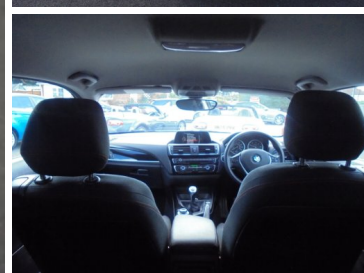

# Pevensey Bay Car Centre.com

2015(65) BMW 1 Series 116d Sport [6]

£9,995

**Engine:** Diesel  
**Body:** Hatchback  
**Gearbox:** 6-Speed  
**Capacity:** 1496cc  
**Colour:** White  
**Mileage:** 61,000  
**CO<sup>2</sup>:** 103g/km  
**MPG:** 72.4mpg  
**Top Speed:** 124mph  
**BHP:** 114bhp  
**Insurance Grp:** 15E

**Pevensey Bay Car Centre**  
 Eastbourne Road  
 Pevensey Bay  
 East Sussex, BN24 6HN

SERVICE HISTORY	17" ALLOYS
REMOTE CENTRAL LOCKING	AUTOMATIC DRIVE AWAY LOCKING FACILITY
REAR WASH/WIPE	HEATED DOOR MIRRORS
BODY COLOUR BUMPERS	BODY COLOUR DOOR HANDLES
FOLLOW ME HOME HEADLIGHTS	HEATED WINDSCREEN WASHER JETS
ELECTRICALLY ADJUSTABLE DOOR MIRRORS	ELECTRIC FRONT WINDOWS + ONE TOUCH + ANTI-PINCH
RAIN SENSOR INCLUDING AUTO HEADLIGHTS ACTIVATION	WELCOME LIGHTING
DARK CHROME EXHAUST TAILPIPE	HIGH GLOSS BLACK KIDNEY GRILLE
ANTHRACITE VELOUR FLOOR MATS	HEAD RESTRAINTS
12V POWER SOCKET IN CENTRE CONSOLE	REACH + RAKE ADJUSTABLE STEERING COLUMN
ISOFIX REAR CHILD SEAT PREPARATION	STORAGE COMPARTMENTS IN DOORS
FOLDING REAR SEAT HEAD RESTS	GLOVEBOX
LEATHER GEAR KNOB AND HANDBRAKE GRIP	60/40 SPLIT REAR SEATS
	FRONT DOOR STORAGE BINS
	LOAD RESTRAINT LASHING EYES
	FRONT/REAR COURTESY LIGHTS WITH SOFT ON/OFF DIMMING
	12V POWER SOCKET IN PASSENGER FOOTWELL